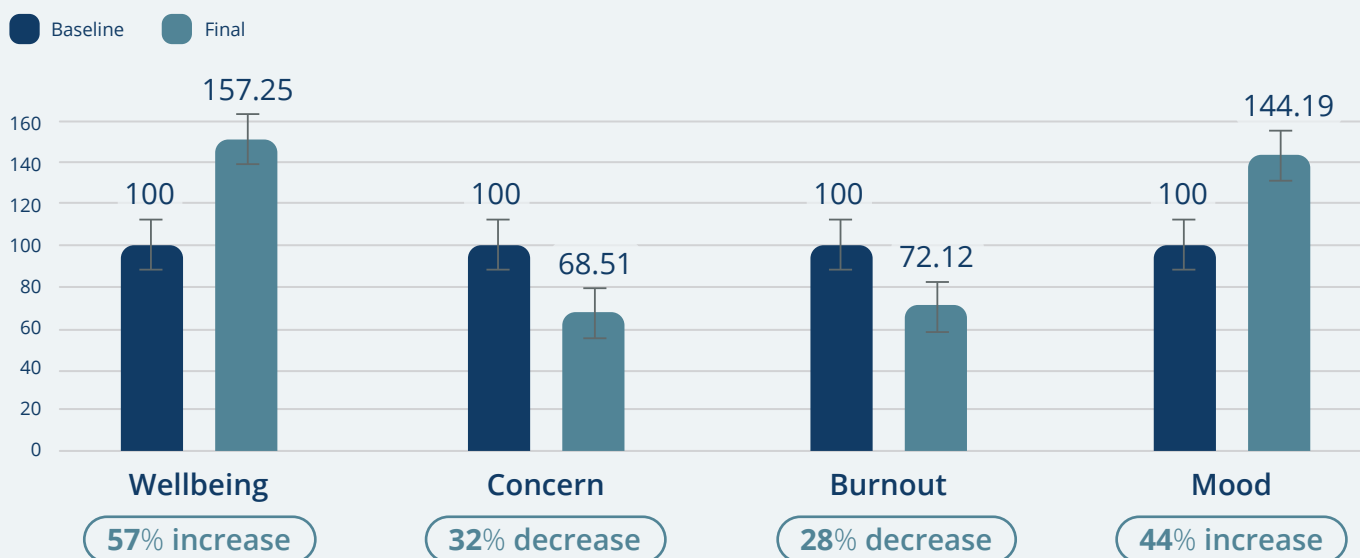

Pre/Post Comparison MagHealy Classic