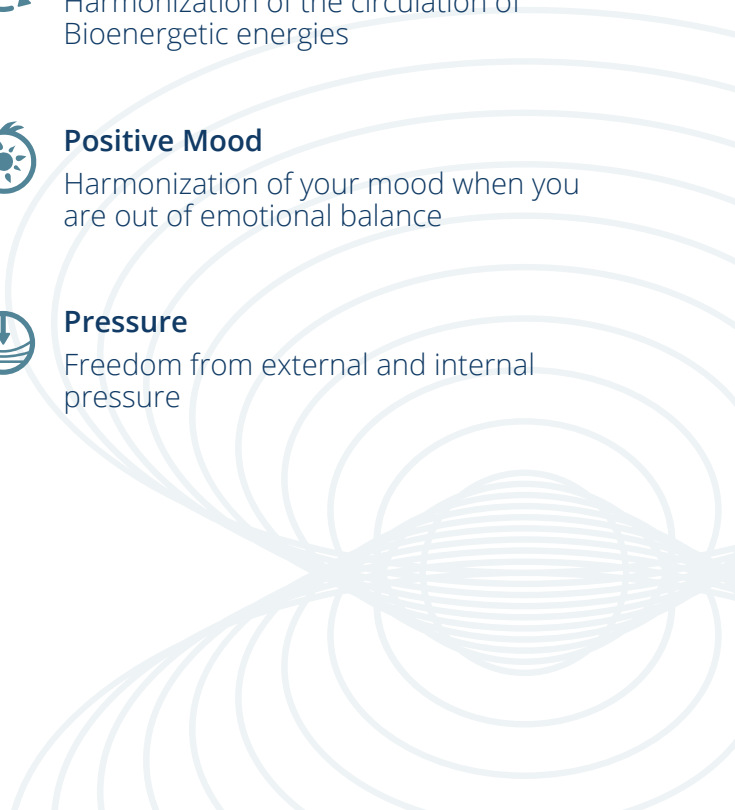

DISCOVER THE HIGHLIGHT PROGRAMS

Regeneration

Renewal of the Bioenergetic Field of the body, mind and spirit

Vitality

Restoration of the vitality of the Bioenergetic Field

Tiredness

Energization of the Bioenergetic Field in case of fatigue

Energy Circulation

Harmonization of the circulation of Bioenergetic energies

Positive Mood

Harmonization of your mood when you are out of emotional balance

Pressure

Freedom from external and internal pressure