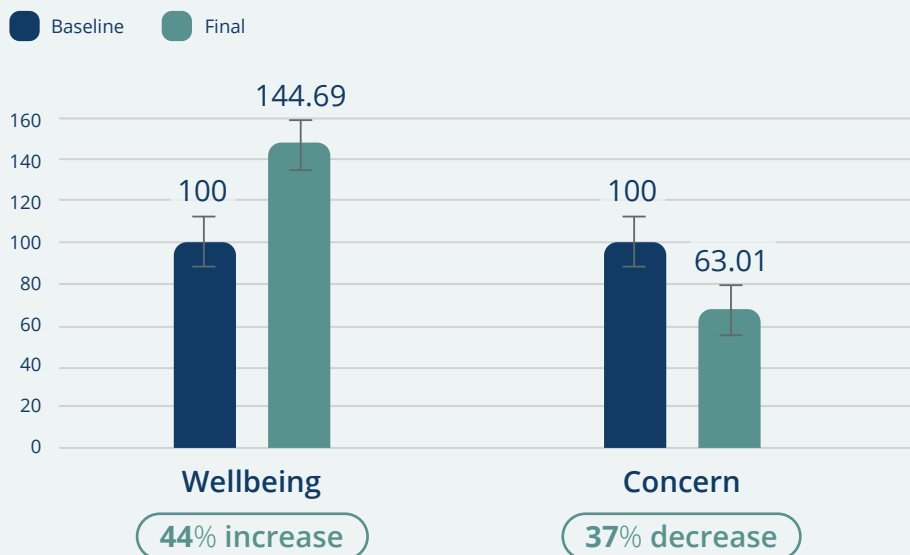

Pre/Post Comparison MagHealy McMakin