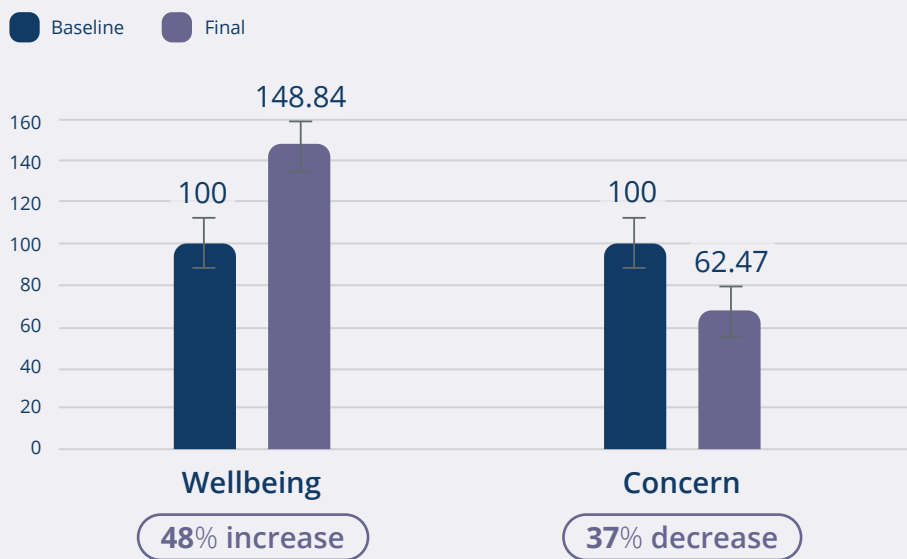

-  **Sleep**
Position in the area where you sleep, harmonizing the Yin and Yang to promote balance while you sleep
-  **Energy Clearing**
Harmonization of the energetic memory of the space to balance negative frequencies
-  **Relationship**
Careful balancing of the surrounding space to energetically favor loving relationships

 Available as a
Subscription

The Numbers Speak for Themselves MagHealy Atmosphere Study*

In a study on the MagHealy Atmosphere programs “Holistic Health” and “Sleep”, participants showed an average 48% increase in wellbeing and an average 37% decrease in concerns.

The effect size of this trial was large for the increase in wellbeing and very large for the decrease in concerns.

Pre/Post Comparison MagHealy Atmosphere

Effect size (Cohen's d)

	small	middle	large	very large
Wellbeing			1.0	
	0	0.5	0.8	1.0
Concern				1.5
	0	0.5	0.8	1.0