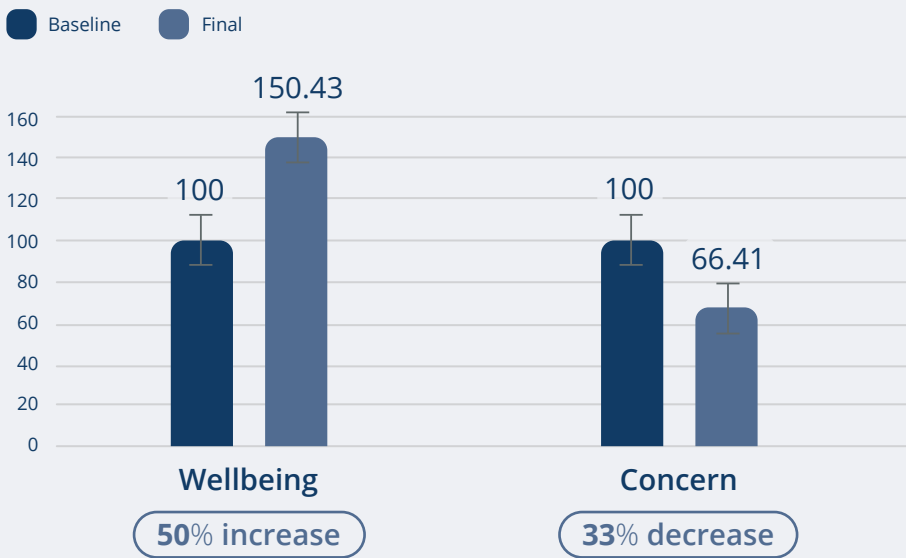

Available as a
Subscription

More Than Just Water! MagHealy Water Study*

In a study on the MagHealy Water programs “Fitness”, “Energy” and “Cell Harmony”, participants showed an average 50% increase in wellbeing and an average 33% decrease in concerns.

The effect size of this study was very large for decrease in concerns.

Pre/Post Comparison MagHealy Water

Effect size (Cohen's d)

* View full study results at: www.healyworld.net/MagHealy/studies

WELLNESS TIP