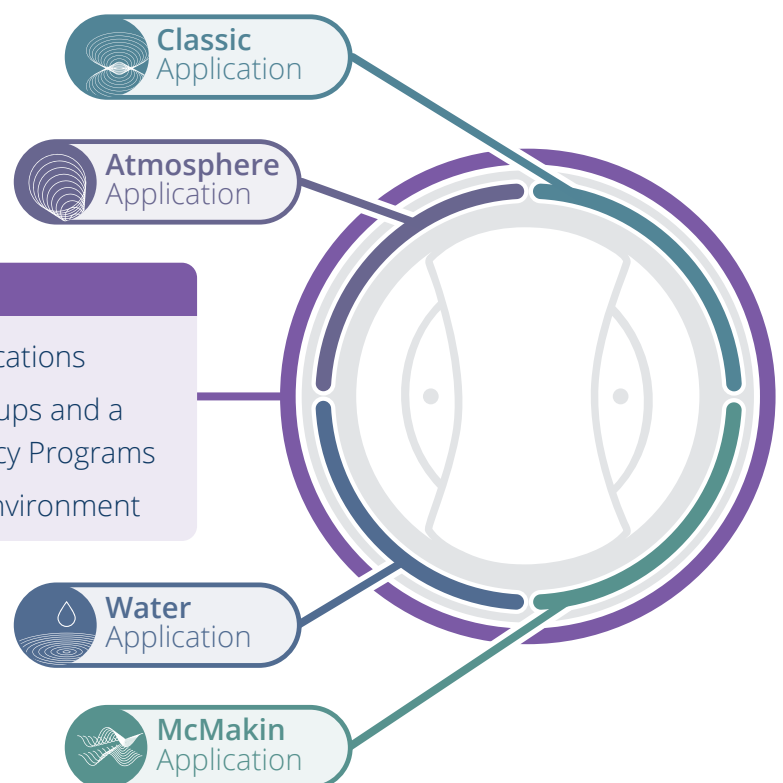

MagHealy **Professional Edition**

- "4-in-1" – one device, four innovative applications
- Benefit from a selection of 8 Program Groups and a total of 86 unique Magnetic Field Frequency Programs
- Harmonization for your body, mind and environment