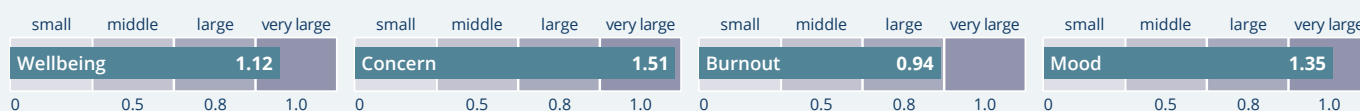

Effect size (Cohen's d)

* View full study results at: www.healyworld.net/MagHealy/studies