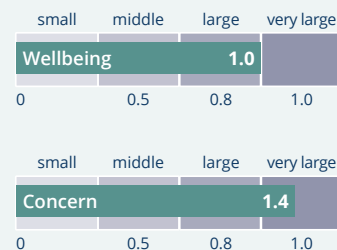

Effect size (Cohen's d)

* View full study results at: www.healyworld.net/MagHealy/studies