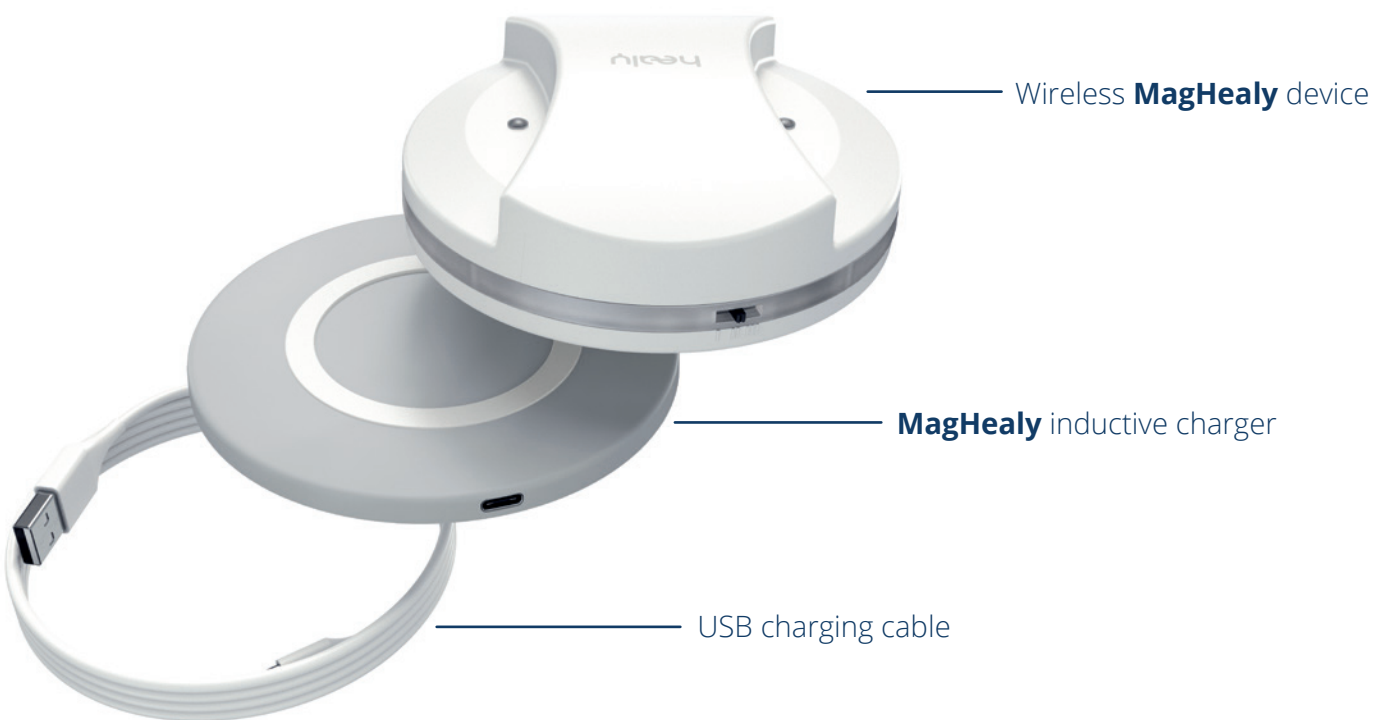

MAKE YOUR CHOICE

What's in the Box?

THE PERFECT MATCH!

MagHealy comes with an exclusive packaging design and what's inside the box is equally impressive. Besides the MagHealy device, you will also find a comprehensive accessories box including an inductive charger, a USB-C charging cable and a manual providing an easy start.

All components are of a classy design and coordinated with each other, so that MagHealy is always the center of attention, just as it should be.

Holistic Wellbeing at the Touch of a Button

Download the Healy App to enjoy your new wellbeing experience.