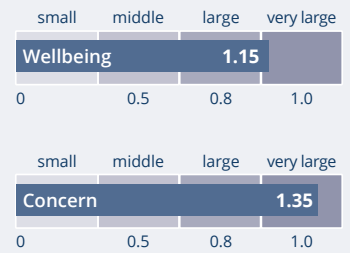

Available as a
Subscription

More Than Just Water! MagHealy Water Study*

In a study on the MagHealy Water programs “Fitness”, “Energy” and “Cell Harmony”, participants showed an average 50% increase in wellbeing and an average 33% decrease in concerns.

The effect size of this study was very large for decrease in concerns.

Pre/Post Comparison MagHealy Water

Effect size (Cohen's d)

* View full study results at: www.healyworld.net/MagHealy/studies

WELLNESS TIP