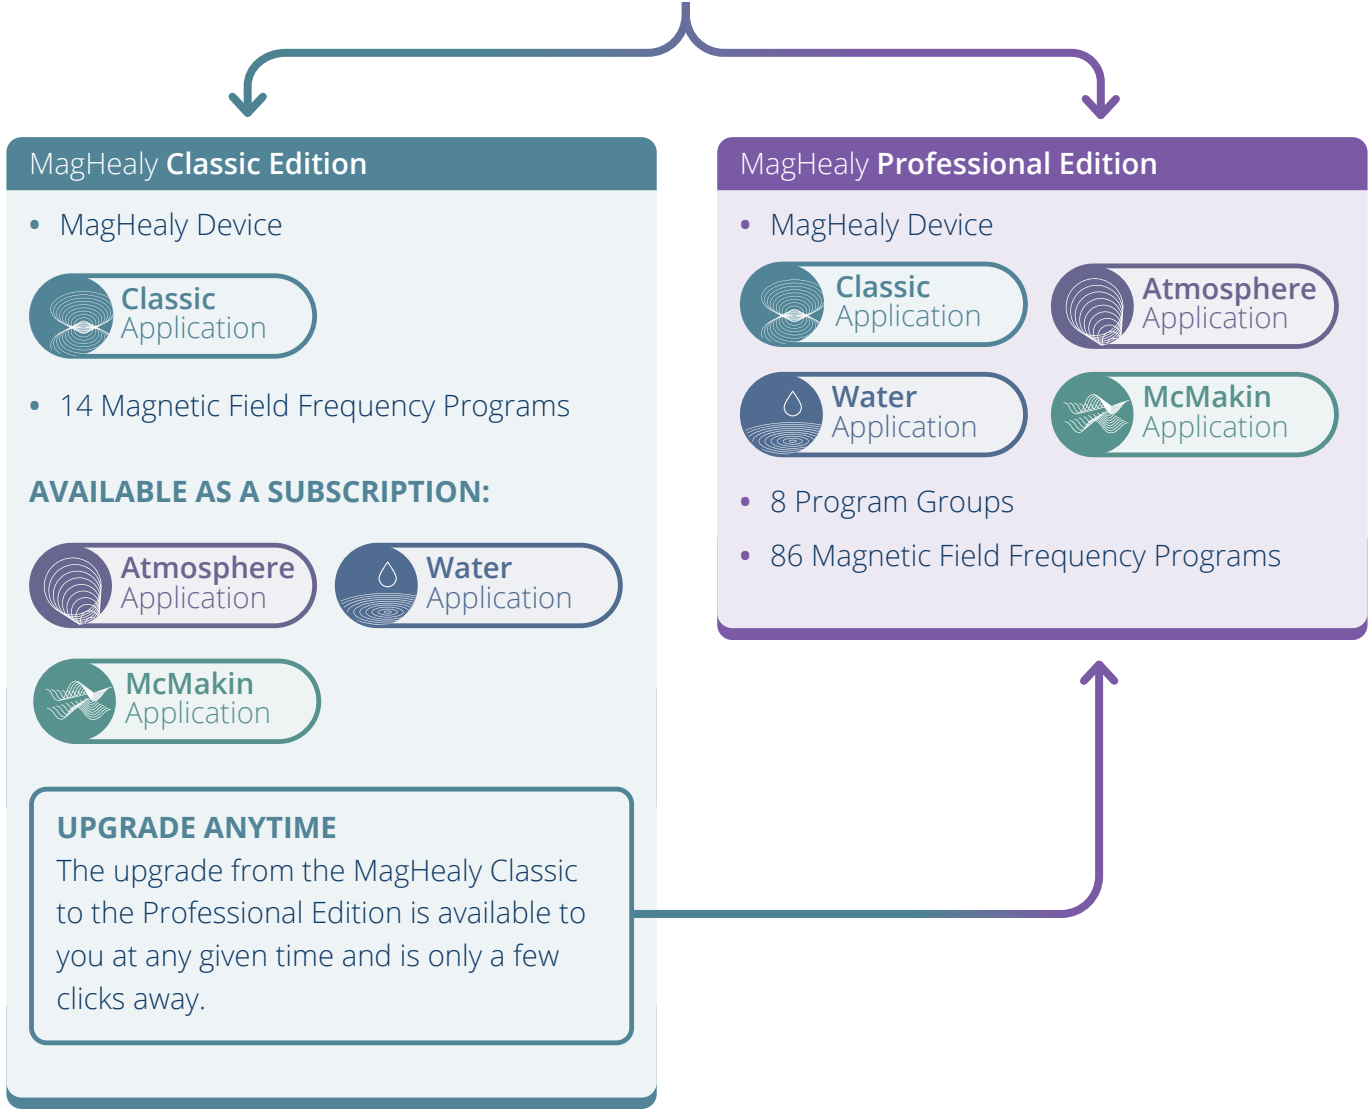

Versatility in Your Hand With the MagHealy Classic Edition

The MagHealy Classic Edition is just the beginning of your tailored experience with the all-new MagHealy subscription model. Get lifetime access with the Classic Edition and build it up from there with additional subscriptions of your choice.

Personalize Your Experience With the MagHealy Subscription Model

On top of the Classic Application, you have the MagHealy Atmosphere, Water and McMakin Applications available to you as subscriptions for a period of either one, three, six or even twelve months.

MAKE YOUR CHOICE